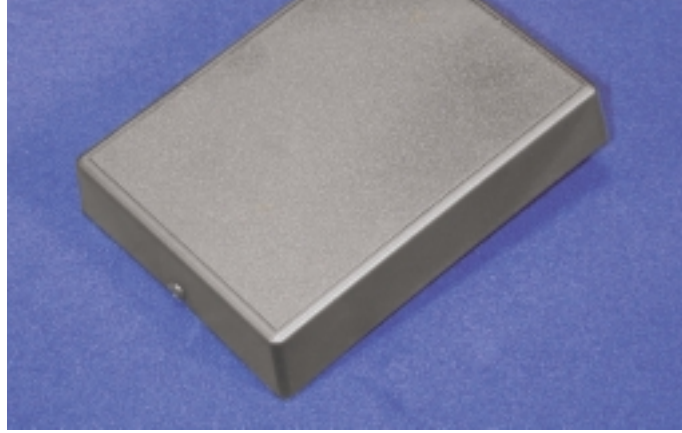

## G10

4.380x 3.250 x 0.890

For customization options, see pages 101-104. For material and colors see pages 104-105.

### Features

- 2-Piece Design
- Mounting Tray attaches to Single Gang Electric housing or other wall mount applications
- Mounting Tray is potable for environmental protection
- Cosmetic Cover attaches to Mounting Tray and

locks in place for added protection and security

- Insert Area for customized I-Plates

### Colors

- Black
- Gray
- Almond
- Custom colors available