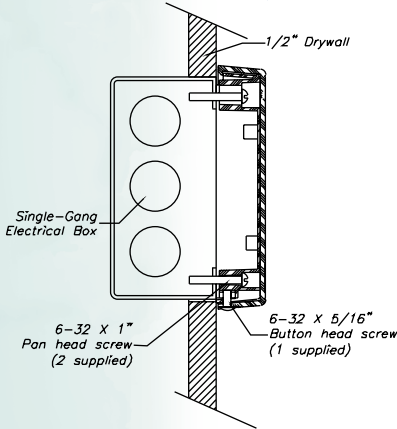

## G10

4.380x 3.250 x 0.890

For customization options, see pages 101-104. For material and colors see pages 104-105.

### Features

- 2-Piece Design
- Mounting Tray attaches to Single Gang Electric housing or other wall mount applications
- Mounting Tray is potable for environmental protection
- Cosmetic Cover attaches to Mounting Tray and

locks in place for added protection and security

- Insert Area for customized I-Plates